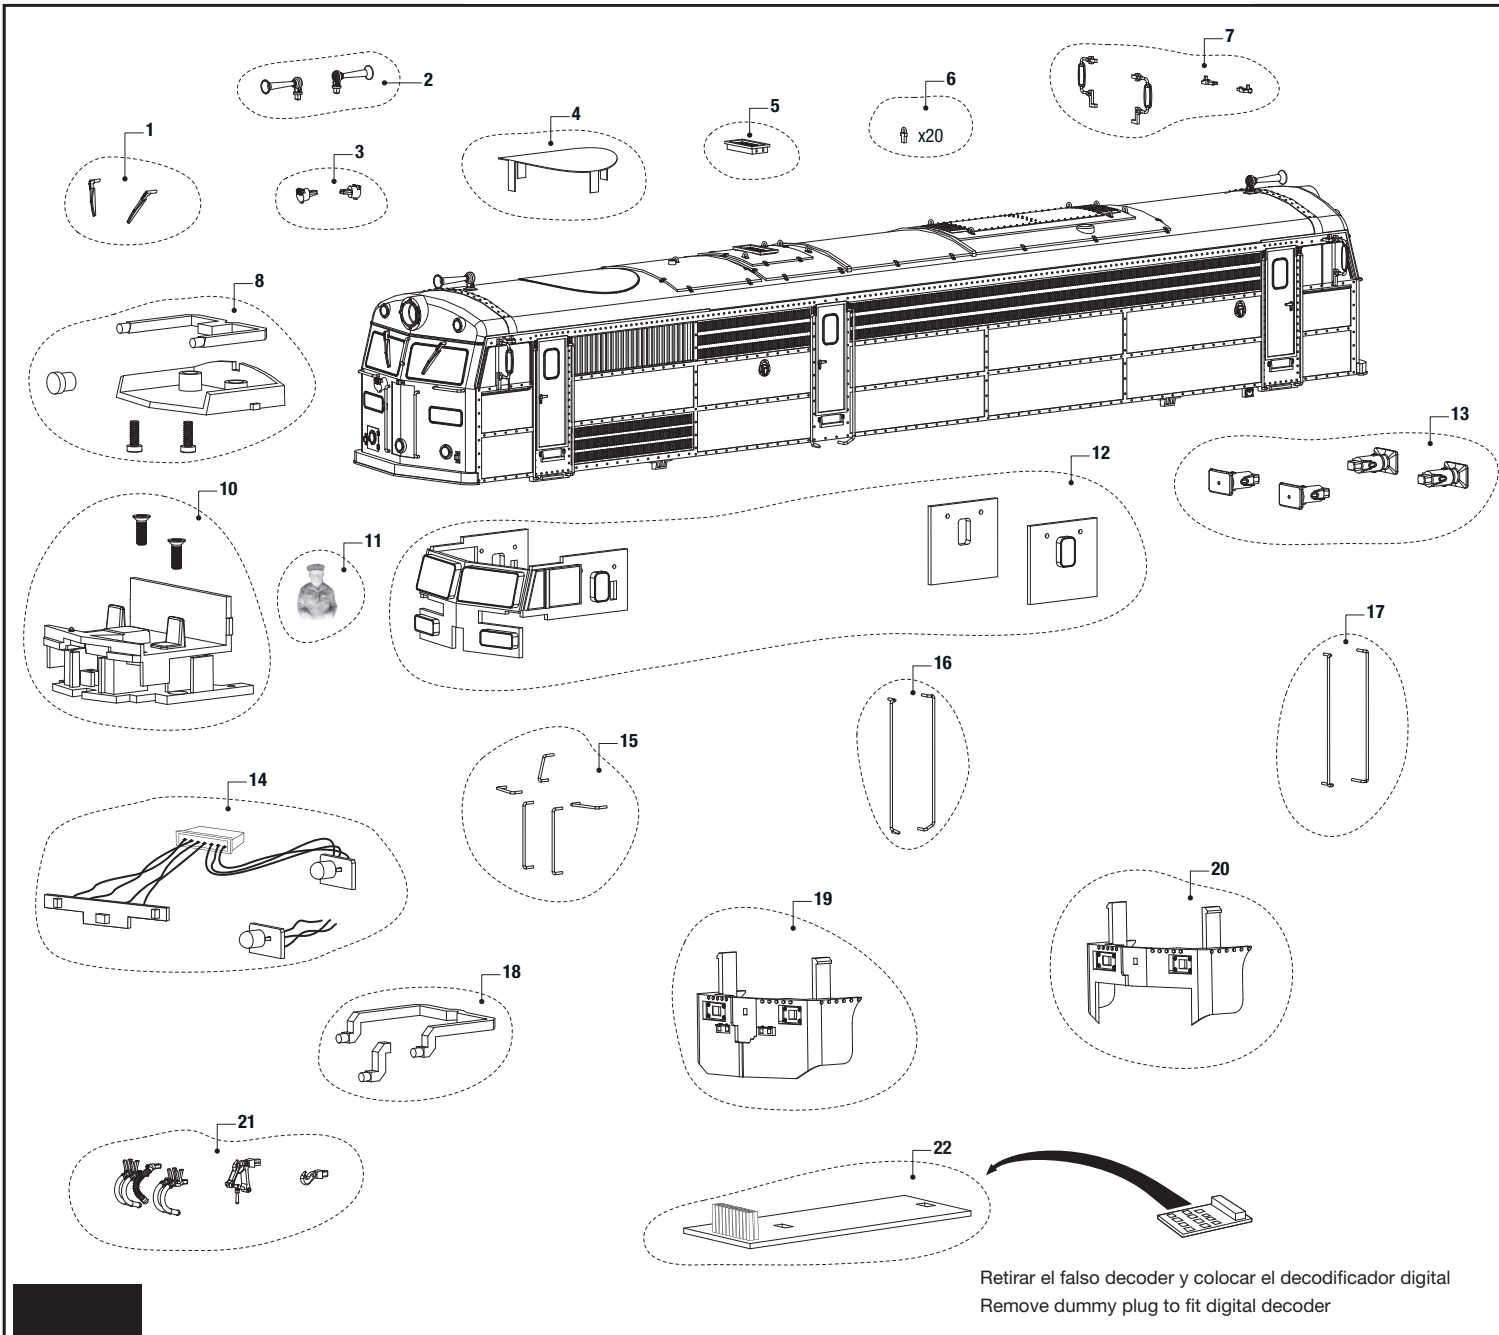

LISTA DE RECAMBIOS / LIST OF SPARES

Número Number	Descripción Description	Ref. repuesto Spare part ref.
1	Limpiaparabrisas Windscreenwipers	ER3102/04
2	Bocinas Horns	ER3102/05
3	Enchufes Plugs	ER3102/01
4	Rejilla ventilador Fangrill	ER3102/09
5	Rejilla techo Roof grill	ER3102/10
6	Set 20 argollas 20 rings set	ER3102/03
7	Set 2 espejos y 2 faros 2 rearviews and two lamps set	ER3102/02
8	Set difusores (superior) Upper diffusers set	ER3100/12
10	Set cabina Cab set	ER3100/15
11	Maquinista Driver	ER34074
12	Cristales Glasses	ER3119/12
13	Topes Buffers	ER3102/18
14	Iluminación frontal Front lighting	ER3117/14
15	Set asideros frontales Front hand holds set	ER3102/06
16	Set asideros puerta cabina Cabin door hand holds set	ER3102/07
17	Set asideros puerta central Central door hand holds set	ER3102/08
18	Set difusores (inferior) Lower diffusers set	ER3100/17
19	Faldón decorativo Decorative snow plough	ER3102/20
20	Faldón funcional Functional snow plough	ER3102/21
21	Set ganchos y mangueras Hooks and hoses set	ER3102/19
22	Circuito impreso Printed circuit	ER3115/20
23	Set ventilador con motor Fan with engine set	ER3100/23
24	Set cojinete Bush set	ER24095
25	Set sinfín Worm-gear set	ER24094
26	Cardán cardan	ER24093
27	Motor principal Main motor	ER3115/25
28	SopORTE enganche K + muelle K-Coupling holder + spring	ER3100/30
29	Set Enganche Coupling set	ER3100/32
30	Bulón bogie Bogie pin	ER24097
31	Set de engranajes Gears set	ER2413/46

Retirar el falso decoder y colocar el decodificador digital
Remove dummy plug to fit digital decoder

**HORNBY
HOBBIES**

www.hornbyinternational.com

HORNBY HOBBIES LTD
3rd Floor, The Gateway,
Innovation Way, Discovery Park,
Sandwich, CT13 9FF
United Kingdom